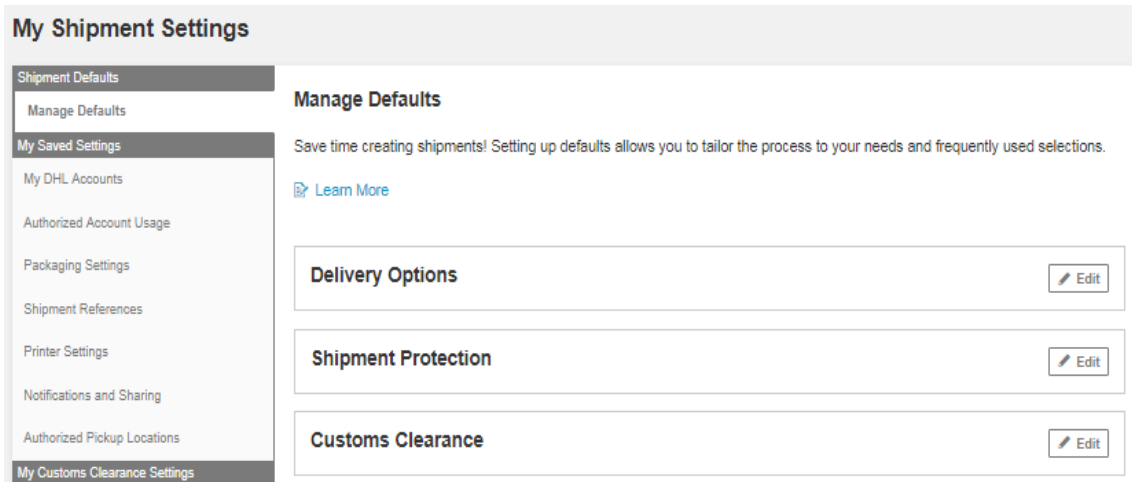

Раздел **Мои настройки для грузов** позволяет настраивать Личный Кабинет индивидуально в зависимости от потребностей пользователя.

Некоторые примеры настроек по умолчанию:

- Продукты (приоритетная или стандартная доставка, Medical Express ...);
- Описание содержимого;
- Коды грузов;
- Упаковка;
- Вызов курьера;
- Дополнительные услуги;
- Возвратные накладные;
- Настройки печати;
- Создание таможенных инвойсов;
- Уведомление Отправителя или Получателя на различных этапах доставки груза в виде СМС или письма по электронной почте.